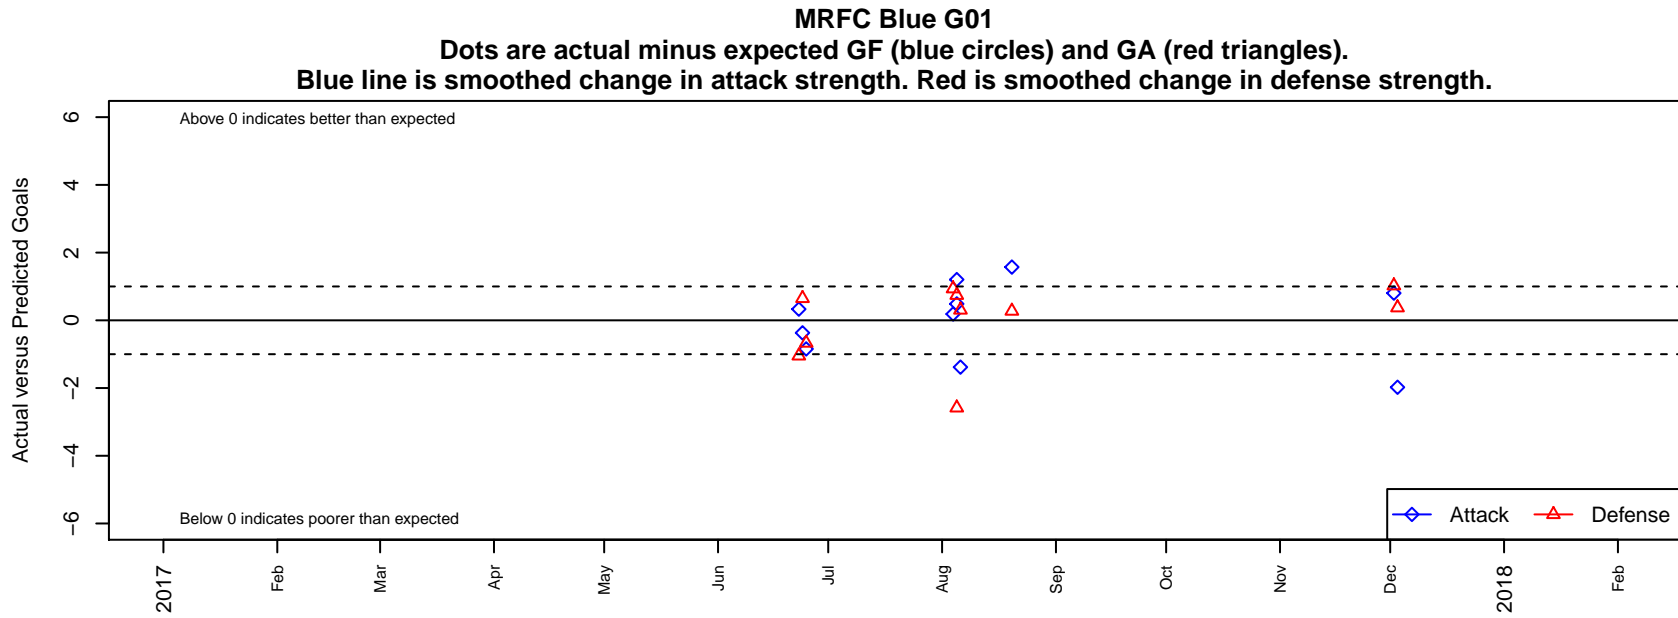

# MRFC Blue G01

Mount Rainier FC  
Bonney Lake, WA  
G01 total strength=1590  
attack=16.17 defense=14.75  
fall league = PSPL Classic U17

alt names used:

Venues played:  
2017 Rainier Challenge Copa U17  
2017 Mt Hood Challenge U19 Silver  
2017 PSPL Classic U17

**attack and defense variance (black dot)  
relative to other teams  
and top 10 in region**

**attack and defense rating  
relative to others at age  
and all opponents in last 13 months**

**Performance relative to 13 month average**