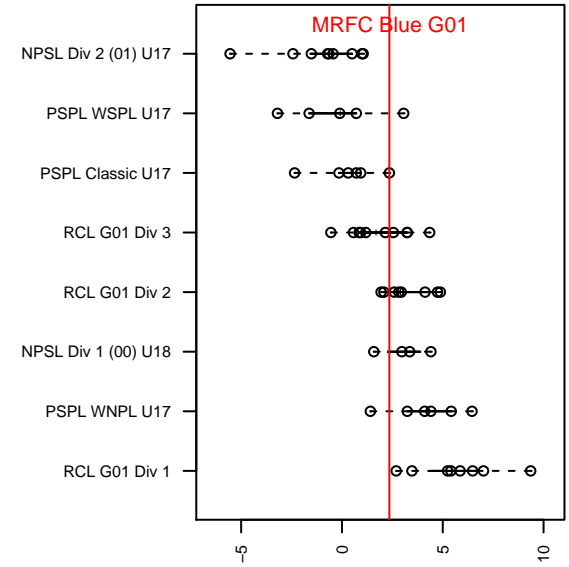

# MRFC Blue G01

Mount Rainier FC  
Bonney Lake, WA  
G01 total strength=1590  
attack=16.17 defense=14.75  
fall league = PSPL Classic U17

alt names used:

Venues played:  
2017 Rainier Challenge Copa U17  
2017 Mt Hood Challenge U19 Silver  
2017 PSPL Classic U17

**attack and defense variance (black dot)  
relative to other teams  
and top 10 in region**

**attack and defense rating  
relative to others at age  
and all opponents in last 13 months**

**Performance relative to 13 month average**