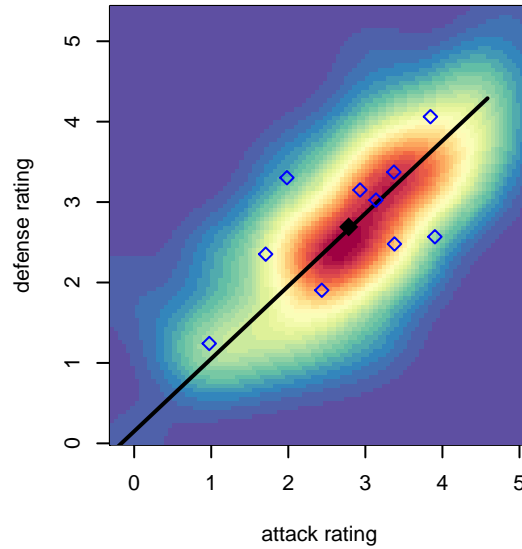

# MRFC Blue G01

Mount Rainier FC  
Bonney Lake, WA  
G01 total strength=1590  
attack=16.17 defense=14.75  
fall league = PSPL Classic U17

alt names used:

Venues played:  
2017 Rainier Challenge Copa U17  
2017 Mt Hood Challenge U19 Silver  
2017 PSPL Classic U17

**attack and defense variance (black dot)  
relative to other teams  
and top 10 in region**

**attack and defense rating  
relative to others at age  
and all opponents in last 13 months**

**Performance relative to 13 month average**