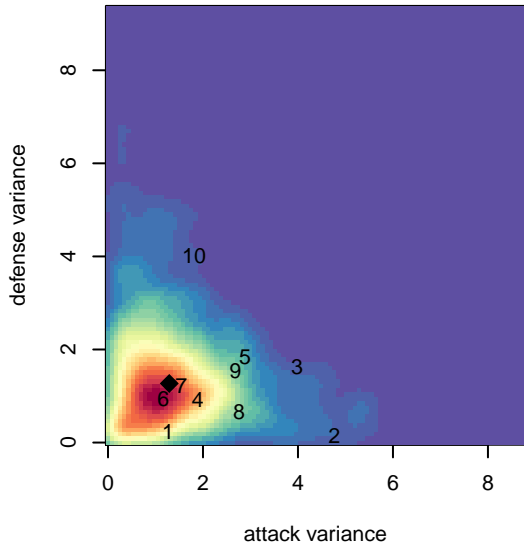

# MRFC Blue G01

Mount Rainier FC  
Bonney Lake, WA  
G01 total strength=1590  
attack=16.17 defense=14.75  
fall league = PSPL Classic U17

alt names used:

Venues played:  
2017 Rainier Challenge Copa U17  
2017 Mt Hood Challenge U19 Silver  
2017 PSPL Classic U17

**attack and defense variance (black dot)  
relative to other teams  
and top 10 in region**

**attack and defense rating  
relative to others at age  
and all opponents in last 13 months**

**Performance relative to 13 month average**